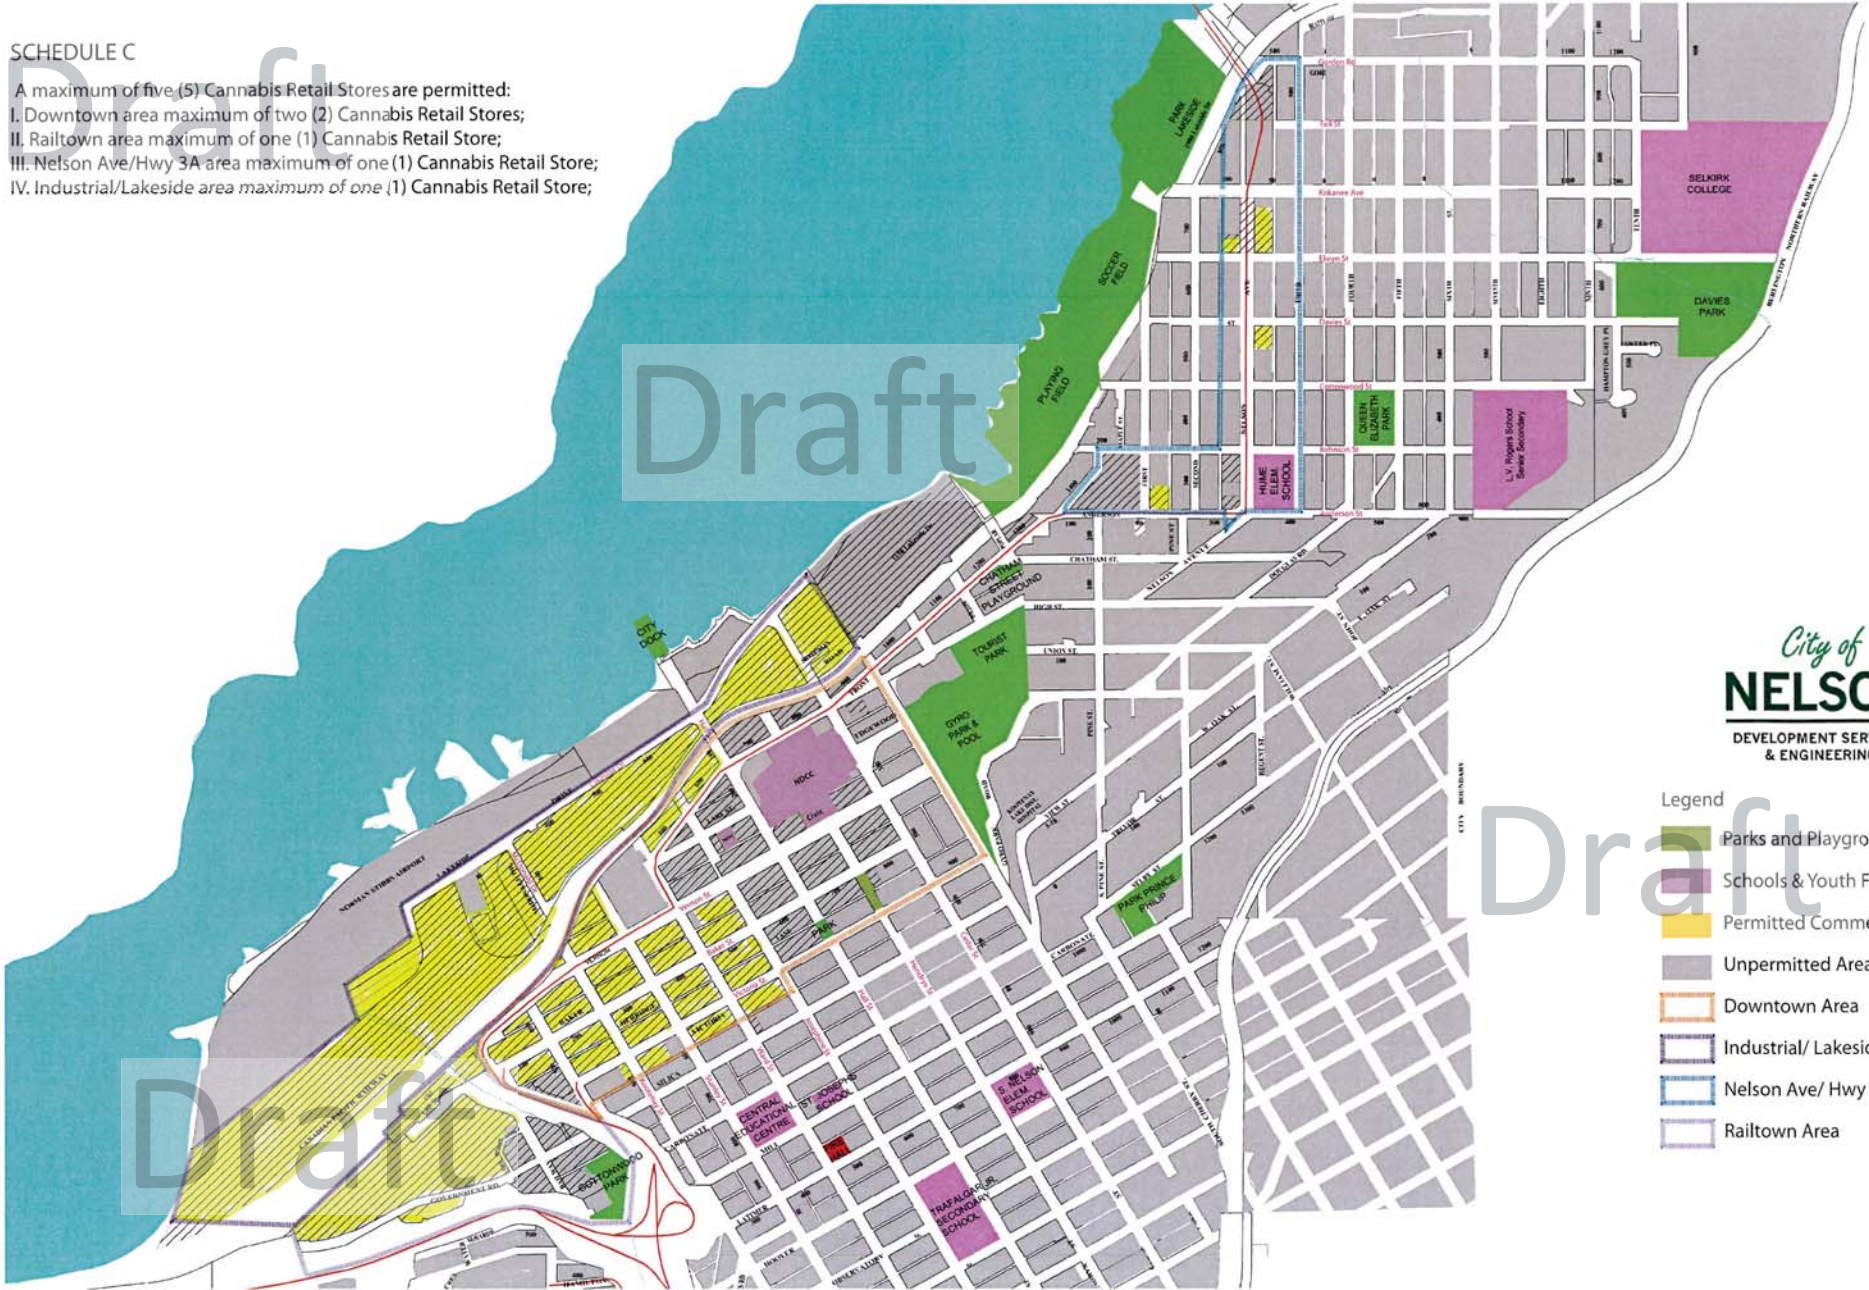

SCHEDULE C

A maximum of five (5) Cannabis Retail Stores are permitted:

- I. Downtown area maximum of two (2) Cannabis Retail Stores;
- II. Railtown area maximum of one (1) Cannabis Retail Store;
- III. Nelson Ave/Hwy 3A area maximum of one (1) Cannabis Retail Store;
- IV. Industrial/Lakeside area maximum of one (1) Cannabis Retail Store;

City of  
**NELSON**  
DEVELOPMENT SERVICES  
& ENGINEERING

- Legend
- Parks and Playgrounds
  - Schools & Youth Facilities
  - Permitted Commercial Areas
  - Unpermitted Areas
  - Downtown Area
  - Nelson Ave/ Hwy 3A Area
  - Railtown Area